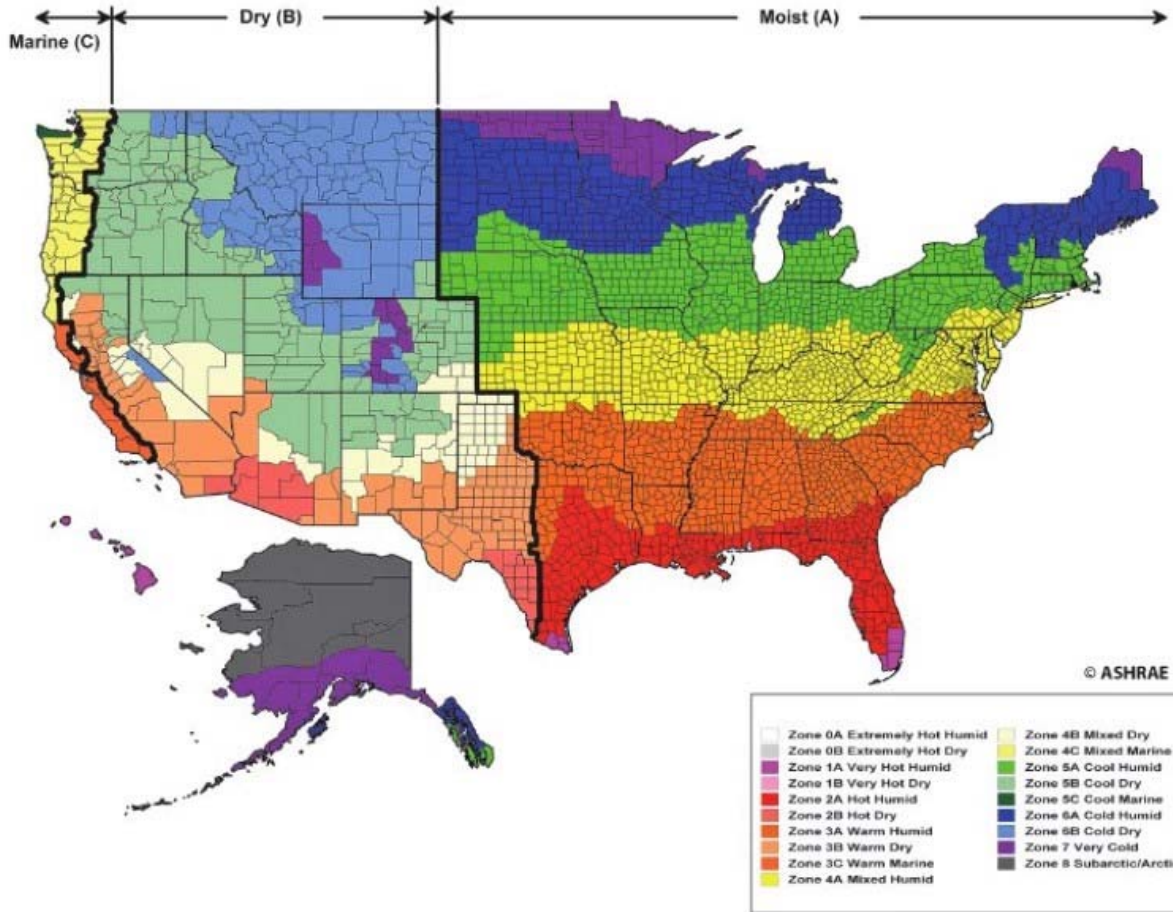

General Manager – Thin Films

SAINT-GOBAIN SOLAR GARD, LLC

4540 Viewridge Avenue • San Diego • California • 92123 • USA • +1 858 576 0200 • www.solargard.com

Climate Zone 1

Based on IECC 2023
U-Factor <0.50 & SHGC <0.25