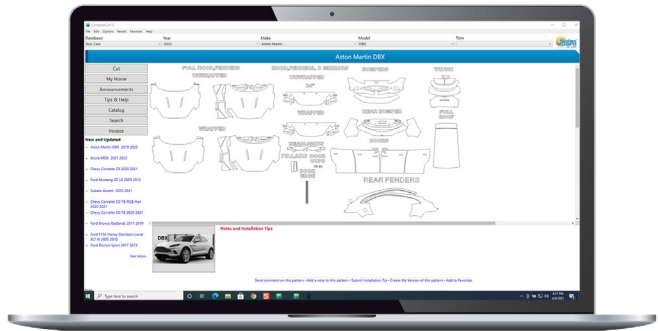

CLEARSHIELD® PRO MATTE

PAINT PROTECTION FILM

The best protection you will never see - *with an edge.*

Trusted by both installers and drivers, Clearshield® Pro Paint Protection Film from Solar Gard has built a solid reputation for durability and performance. And with the launch of Clearshield Pro Matte, those same benefits can be yours - with the on-trend look preferred by sports car and luxury vehicle owners alike.

HOW IT WORKS

Clearshield Pro Matte is a tough barrier that acts like body armor for your paint, while adding a distinctive appeal that's sure to make a statement. It's an invisible layer that helps protect your paint against chips, scratches and stains caused by road debris, insects and more.

PROFESSIONAL QUALITY - PROFESSIONALLY INSTALLED

Clearshield Pro Matte dealers are experienced professionals using the highest-quality paint protection film available. Their installation expertise, combined with the precision of the ComputerCut® system, ensures form-fitted perfection for your total satisfaction.

CLEARSHIELD PRO MATTE ADVANTAGES

- Satin finish for an edgy appearance
- Virtually invisible
- Warranted against yellowing, cracking or peeling
- Easy to maintain
- Removable if needed