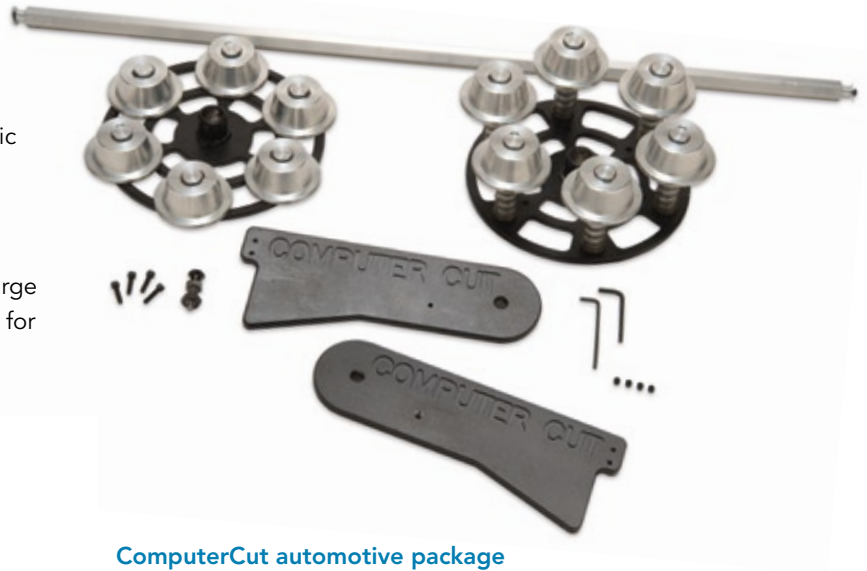

ComputerCut users experience these automotive profit-generating features!

- Internet-based access system – no time-consuming upgrades or downloads – patterns added daily
- Auto window tinting database – optimized to reduce film waste and increase productivity
- Complete pattern customization capabilities
- Clearshield paint protection database for autos and RV
- Text input and import functions for custom graphic and designs
- User member page filled with ComputerCut support, info, and catalog creating features
- Custom rear film loader and film delivery system
- Complete blade offering for window films, paint protection, vinyl, flat glass films and more
- Free software upgrades!
- Cut the film while simultaneously prepping the vehicle

Window film rewinder

- Attaches to existing ComputerCut plotters and allow large jobs, auto or flat, to be rewound onto empty film cores for ease of transportation to the work site. Minimize onsite cutting. Just prep, clean, peel and install.

Six roll film revolver

- Allows for six rolls of film for easy change of rolls to increase productivity

ComputerCut automotive package

Equipment

- 40" plotter or 60" plotter
- Three roll film loader included
- Window film and Clearshield vinyl blade
- Optional equipment
 - Six roll film revolver
 - Window film rewinder